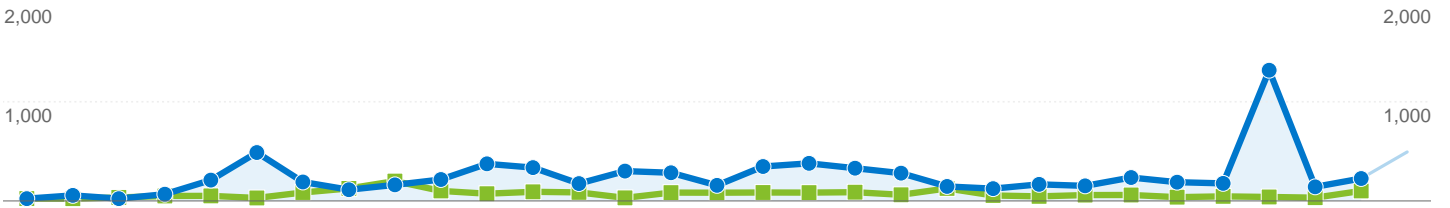

■ Aug 2, 2007 - Aug 31, 2007 ● Sep 1, 2007 - Sep 30, 2007 | Pageviews

## Pages on this site were viewed a total of 7,390 times

 **7,390 Pageviews**  
Previous: 2,097 (252.41%)

 **5,385 Unique Views**  
Previous: 1,738 (209.84%)

 **57.40% Bounce Rate**  
Previous: 59.35% (-3.28%)

## Top Content

Pages	Pageviews	% Pageviews
<b>/index.php</b>		
Aug 2, 2007 - Aug 31, 2007	681	32.47%
Sep 1, 2007 - Sep 30, 2007	2,500	33.83%
% Change	267.11%	267.11%
<b>/index.php?id=274</b>		
Aug 2, 2007 - Aug 31, 2007	112	5.34%
Sep 1, 2007 - Sep 30, 2007	344	4.65%
% Change	207.14%	207.14%
<b>/index.php?sort=&amp;action=document&amp;id=174</b>		
Aug 2, 2007 - Aug 31, 2007	15	0.72%
Sep 1, 2007 - Sep 30, 2007	215	2.91%
% Change	1,333.33%	1,333.33%
<b>/index.php?id=266</b>		
Aug 2, 2007 - Aug 31, 2007	76	3.62%
Sep 1, 2007 - Sep 30, 2007	192	2.60%
% Change	152.63%	152.63%
<b>/index.php?id=218</b>		
Aug 2, 2007 - Aug 31, 2007	56	2.67%