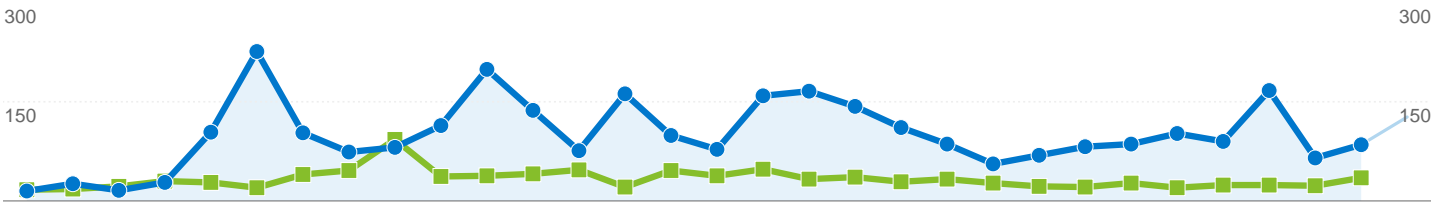

■ Aug 2, 2007 - Aug 31, 2007 ● Sep 1, 2007 - Sep 30, 2007 Entrances

3,005 visits entered the site through 232 URLs

Landing Pages

Entrances	Bounces	Bounce Rate	
3,005 Previous: 868 (246.20%)	1,725 Previous: 509 (238.90%)	57.40% Previous: 58.64% (-2.11%)	
URL	Entrances	Bounces	Bounce Rate
/index.php			
Aug 2, 2007 - Aug 31, 2007	537	269	50.09%
Sep 1, 2007 - Sep 30, 2007	1,838	943	51.31%
% Change	242.27%	250.56%	2.42%
/index.php?id=274&id_menu=723			
Aug 2, 2007 - Aug 31, 2007	0	0	0.00%
Sep 1, 2007 - Sep 30, 2007	136	110	80.88%
% Change	100.00%	100.00%	100.00%
/index.php?id=262			
Aug 2, 2007 - Aug 31, 2007	63	55	87.30%
Sep 1, 2007 - Sep 30, 2007	83	69	83.13%
% Change	31.75%	25.45%	-4.78%
/index.php?id=274			
Aug 2, 2007 - Aug 31, 2007	24	19	79.17%
Sep 1, 2007 - Sep 30, 2007	72	59	81.94%
% Change	200.00%	210.53%	3.51%
/index.php?id=242			
Aug 2, 2007 - Aug 31, 2007	11	10	90.91%
Sep 1, 2007 - Sep 30, 2007	33	25	75.76%
% Change	200.00%	150.00%	-16.67%
/index.php?id_menu=562&id_sub=43&id_left=157&id=183			
Aug 2, 2007 - Aug 31, 2007	8	8	100.00%
Sep 1, 2007 - Sep 30, 2007	26	23	88.46%

% Change	225.00%	187.50%	-11.54%
/index.php?id_menu=563&id_sub=45&id_left=165&id=183			
Aug 2, 2007 - Aug 31, 2007	3	2	66.67%
Sep 1, 2007 - Sep 30, 2007	25	18	72.00%
% Change	733.33%	800.00%	8.00%
/index.php?id_menu=563&id_sub=45&id_left=170&id=183			
Aug 2, 2007 - Aug 31, 2007	2	0	0.00%
Sep 1, 2007 - Sep 30, 2007	25	19	76.00%
% Change	1,150.00%	100.00%	100.00%
/index.php?id=251			
Aug 2, 2007 - Aug 31, 2007	11	10	90.91%
Sep 1, 2007 - Sep 30, 2007	24	23	95.83%
% Change	118.18%	130.00%	5.42%
/index.php?id=279			
Aug 2, 2007 - Aug 31, 2007	0	0	0.00%
Sep 1, 2007 - Sep 30, 2007	24	15	62.50%
% Change	100.00%	100.00%	100.00%
			1 - 10 of 232