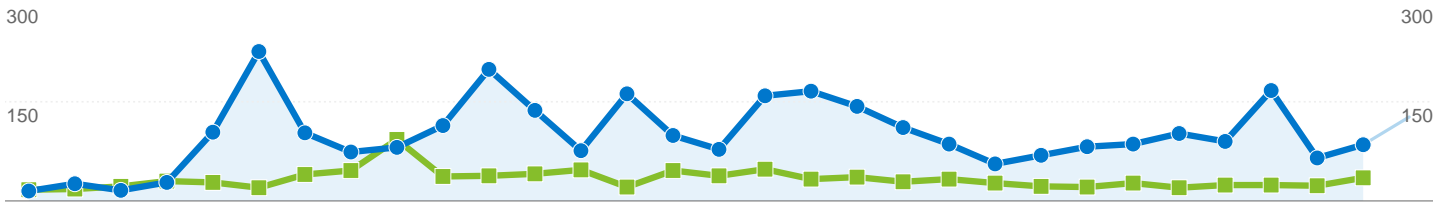

■ Aug 2, 2007 - Aug 31, 2007 ● Sep 1, 2007 - Sep 30, 2007 Exits

3,005 visits exited from 314 URLs

Exit Pages

URL	Exits	Pageviews	% Exit
Exits 3,005 Previous: 847 (254.78%)			
Pageviews 6,662 Previous: 1,660 (301.33%)			
% Exit 45.11% Previous: 51.02% (-11.60%)			
URL	Exits	Pageviews	% Exit
/index.php			
Aug 2, 2007 - Aug 31, 2007	308	681	45.23%
Sep 1, 2007 - Sep 30, 2007	1,115	2,500	44.60%
% Change	262.01%	267.11%	-1.39%
/index.php?id=274			
Aug 2, 2007 - Aug 31, 2007	70	112	62.50%
Sep 1, 2007 - Sep 30, 2007	233	344	67.73%
% Change	232.86%	207.14%	8.37%
/index.php?id=274&id_menu=723			
Aug 2, 2007 - Aug 31, 2007	0	0	0.00%
Sep 1, 2007 - Sep 30, 2007	122	151	80.79%
% Change	100.00%	100.00%	100.00%
/index.php?id=262			
Aug 2, 2007 - Aug 31, 2007	67	89	75.28%
Sep 1, 2007 - Sep 30, 2007	88	118	74.58%
% Change	31.34%	32.58%	-0.94%
/index.php?id=266			
Aug 2, 2007 - Aug 31, 2007	53	76	69.74%
Sep 1, 2007 - Sep 30, 2007	85	192	44.27%
% Change	60.38%	152.63%	-36.52%
/index.php?id=218			
Aug 2, 2007 - Aug 31, 2007	31	56	55.36%
Sep 1, 2007 - Sep 30, 2007	83	160	51.88%

% Change	167.74%	185.71%	-6.29%
/index.php?sort=&action=document&id=174			
Aug 2, 2007 - Aug 31, 2007	10	15	66.67%
Sep 1, 2007 - Sep 30, 2007	54	215	25.12%
% Change	440.00%	1,333.33%	-62.33%
/index.php?id=261			
Aug 2, 2007 - Aug 31, 2007	10	26	38.46%
Sep 1, 2007 - Sep 30, 2007	36	154	23.38%
% Change	260.00%	492.31%	-39.22%
/index.php?id=273			
Aug 2, 2007 - Aug 31, 2007	37	66	56.06%
Sep 1, 2007 - Sep 30, 2007	36	77	46.75%
% Change	-2.70%	16.67%	-16.60%
/index.php?id=242			
Aug 2, 2007 - Aug 31, 2007	11	14	78.57%
Sep 1, 2007 - Sep 30, 2007	35	61	57.38%
% Change	218.18%	335.71%	-26.97%
			1 - 10 of 314