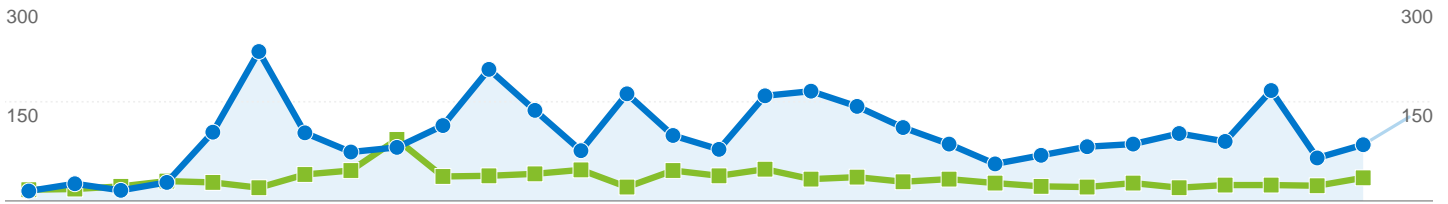

■ Aug 2, 2007 - Aug 31, 2007 ● Sep 1, 2007 - Sep 30, 2007 Visits

3,005 visits used 45 languages

Site Usage

Visits 3,005 Previous: 984 (205.39%)	Pages/Visit 2.46 Previous: 2.13 (15.40%)	Avg. Time on Site 00:02:49 Previous: 00:02:02 (38.66%)	% New Visits 78.80% Previous: 85.26% (-7.58%)	Bounce Rate 57.40% Previous: 59.35% (-3.28%)	
Language	Visits	Pages/Visit	Avg. Time on Site	% New Visits	Bounce Rate
en-us					
Aug 2, 2007 - Aug 31, 2007	477	2.13	00:02:16	86.58%	54.93%
Sep 1, 2007 - Sep 30, 2007	1,539	2.88	00:03:58	72.58%	53.93%
% Change	222.64%	35.20%	74.95%	-16.17%	-1.81%
nl					
Aug 2, 2007 - Aug 31, 2007	31	1.68	00:01:57	100.00%	54.84%
Sep 1, 2007 - Sep 30, 2007	283	2.22	00:01:15	87.99%	57.95%
% Change	812.90%	32.50%	-35.57%	-12.01%	5.67%
sk					
Aug 2, 2007 - Aug 31, 2007	134	3.22	00:02:46	79.85%	55.22%
Sep 1, 2007 - Sep 30, 2007	234	2.50	00:02:37	85.90%	67.95%
% Change	74.63%	-22.41%	-5.95%	7.57%	23.04%
es					
Aug 2, 2007 - Aug 31, 2007	33	1.67	00:01:00	84.85%	63.64%
Sep 1, 2007 - Sep 30, 2007	170	1.76	00:01:20	87.06%	56.47%
% Change	415.15%	5.53%	32.66%	2.61%	-11.26%
tr					
Aug 2, 2007 - Aug 31, 2007	65	1.72	00:00:53	93.85%	64.62%
Sep 1, 2007 - Sep 30, 2007	160	1.67	00:01:27	71.25%	65.62%
% Change	146.15%	-3.15%	63.27%	-24.08%	1.56%
cs					
Aug 2, 2007 - Aug 31, 2007	81	1.93	00:01:29	64.20%	67.90%