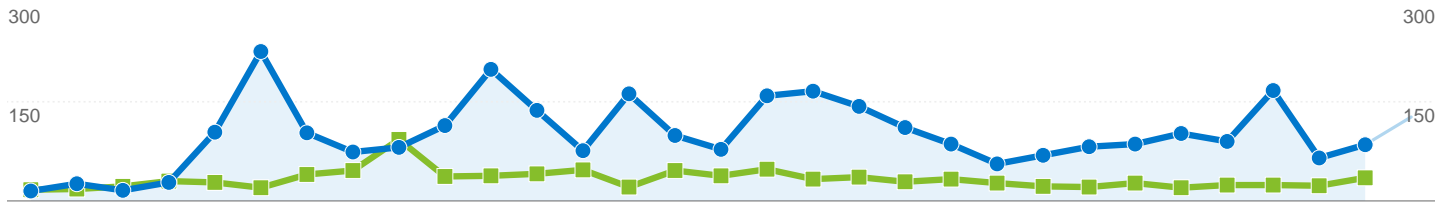

■ Aug 2, 2007 - Aug 31, 2007 ● Sep 1, 2007 - Sep 30, 2007 Visits

3,005 visits came from 1,200 network locations

Site Usage

Visits	Pages/Visit	Avg. Time on Site	% New Visits	Bounce Rate	
3,005 Previous: 984 (205.39%)	2.46 Previous: 2.13 (15.40%)	00:02:49 Previous: 00:02:02 (38.66%)	78.80% Previous: 85.26% (-7.58%)	57.40% Previous: 59.35% (-3.28%)	
Network Location	Visits	Pages/Visit	Avg. Time on Site	% New Visits	Bounce Rate
block of dynamic ips for broadband customers					
Aug 2, 2007 - Aug 31, 2007	45	3.38	00:04:19	80.00%	51.11%
Sep 1, 2007 - Sep 30, 2007	99	3.71	00:04:08	67.68%	63.64%
% Change	120.00%	9.75%	-4.25%	-15.40%	24.51%
slovak technical university					
Aug 2, 2007 - Aug 31, 2007	3	2.33	00:00:24	100.00%	33.33%
Sep 1, 2007 - Sep 30, 2007	99	10.90	00:17:23	53.54%	10.10%
% Change	3,200.00%	367.10%	4,306.06%	-46.46%	-69.70%
ingram micro					
Aug 2, 2007 - Aug 31, 2007	0	0.00	00:00:00	0.00%	0.00%
Sep 1, 2007 - Sep 30, 2007	88	2.57	00:07:54	10.23%	28.41%
% Change	100.00%	100.00%	100.00%	100.00%	100.00%
telenet operaties n.v.					
Aug 2, 2007 - Aug 31, 2007	8	1.62	00:00:34	100.00%	50.00%
Sep 1, 2007 - Sep 30, 2007	82	2.30	00:01:29	85.37%	56.10%
% Change	925.00%	41.84%	163.74%	-14.63%	12.20%
telekom malaysia berhad					
Aug 2, 2007 - Aug 31, 2007	11	3.00	00:08:57	63.64%	27.27%
Sep 1, 2007 - Sep 30, 2007	54	1.96	00:02:45	81.48%	61.11%
% Change	390.91%	-34.57%	-69.28%	28.04%	124.07%
upc slovakia					
Aug 2, 2007 - Aug 31, 2007	12	6.00	00:05:49	50.00%	58.33%