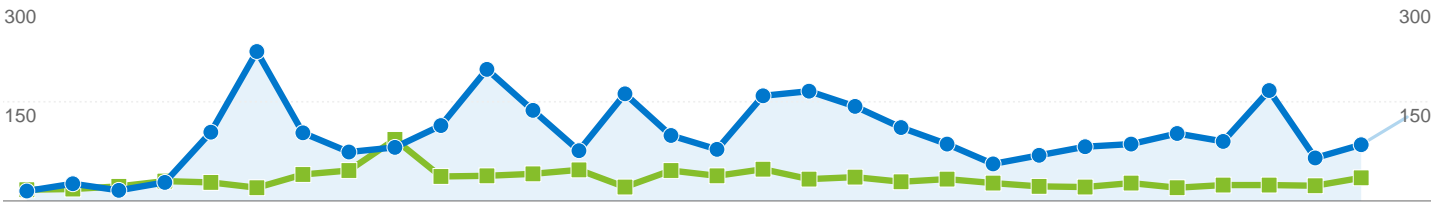

■ Aug 2, 2007 - Aug 31, 2007 ● Sep 1, 2007 - Sep 30, 2007 Visits

3,005 visits used 15 browser and OS combinations

Site Usage

Visits 3,005 Previous: 984 (205.39%)	Pages/Visit 2.46 Previous: 2.13 (15.40%)	Avg. Time on Site 00:02:49 Previous: 00:02:02 (38.66%)	% New Visits 78.80% Previous: 85.26% (-7.58%)	Bounce Rate 57.40% Previous: 59.35% (-3.28%)
Browser and OS	Visits	Visits	Visits	
Internet Explorer / Windows				
Aug 2, 2007 - Aug 31, 2007	734	74.59%		
Sep 1, 2007 - Sep 30, 2007	2,353	78.30%		
Firefox / Windows				
Aug 2, 2007 - Aug 31, 2007	168	17.07%		
Sep 1, 2007 - Sep 30, 2007	506	16.84%		
Opera / Windows				
Aug 2, 2007 - Aug 31, 2007	59	6.00%		
Sep 1, 2007 - Sep 30, 2007	71	2.36%		
Firefox / Linux				
Aug 2, 2007 - Aug 31, 2007	6	0.61%		
Sep 1, 2007 - Sep 30, 2007	27	0.90%		
Firefox / Macintosh				
Aug 2, 2007 - Aug 31, 2007	6	0.61%		
Sep 1, 2007 - Sep 30, 2007	26	0.87%		
Safari / Macintosh				
Aug 2, 2007 - Aug 31, 2007	3	0.30%		
Sep 1, 2007 - Sep 30, 2007	8	0.27%		
Mozilla / Windows				
Aug 2, 2007 - Aug 31, 2007	4	0.41%		
Sep 1, 2007 - Sep 30, 2007	4	0.13%		
Camino / Macintosh				

Aug 2, 2007 - Aug 31, 2007	0	0.00%
Sep 1, 2007 - Sep 30, 2007	3	0.10%
 Mozilla / Linux		
Aug 2, 2007 - Aug 31, 2007	0	0.00%
Sep 1, 2007 - Sep 30, 2007	2	0.07%
 Firefox / SunOS		
Aug 2, 2007 - Aug 31, 2007	1	0.10%
Sep 1, 2007 - Sep 30, 2007	1	0.03%