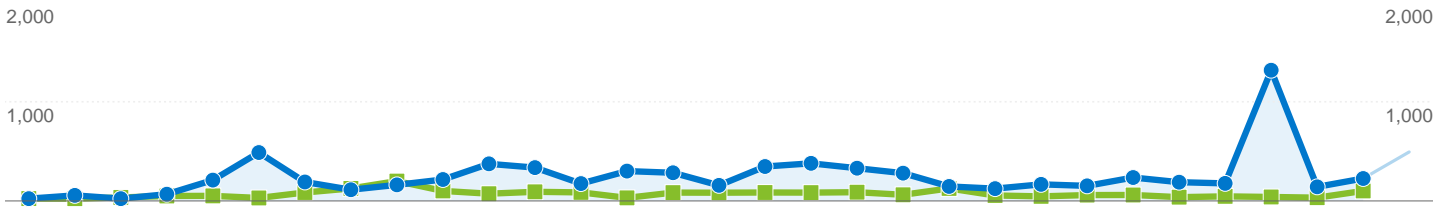

# Pageviews for all visitors

Sep 1, 2007 - Sep 30, 2007

previous: Aug 2, 2007 - Aug 31, 2007

■ Aug 2, 2007 - Aug 31, 2007 ● Sep 1, 2007 - Sep 30, 2007 | Pageviews

**7,390 Pageviews**

Previous: 2,097 (252.41%)

Thursday, August 2, 2007	1.14% (24)
Saturday, September 1, 2007	0.31% (23)
Friday, August 3, 2007	1.10% (23)
Sunday, September 2, 2007	0.76% (56)
Saturday, August 4, 2007	1.67% (35)
Monday, September 3, 2007	0.31% (23)
Sunday, August 5, 2007	2.38% (50)
Tuesday, September 4, 2007	0.92% (68)
Monday, August 6, 2007	2.43% (51)
Wednesday, September 5, 2007	2.84% (210)
Tuesday, August 7, 2007	1.43% (30)
Thursday, September 6, 2007	6.60% (488)
Wednesday, August 8, 2007	4.05% (85)
Friday, September 7, 2007	2.58% (191)
Thursday, August 9, 2007	6.01% (126)
Saturday, September 8, 2007	1.53% (113)
Friday, August 10, 2007	9.54% (200)
Sunday, September 9, 2007	2.19% (162)
Saturday, August 11, 2007	4.82% (101)
Monday, September 10, 2007	2.92% (216)
Sunday, August 12, 2007	3.48% (73)
Tuesday, September 11, 2007	5.06% (374)
Monday, August 13, 2007	4.39% (92)
Wednesday, September 12, 2007	4.55% (336)
Tuesday, August 14, 2007	4.10% (86)
Thursday, September 13, 2007	2.37% (175)