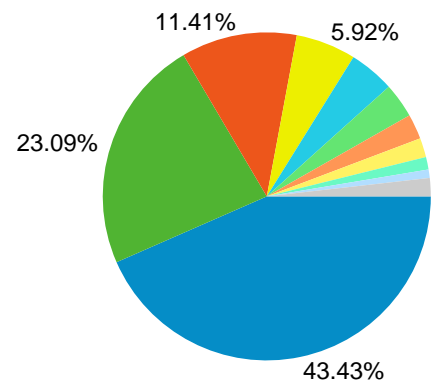

■ Aug 2, 2007 - Aug 31, 2007 ● Sep 1, 2007 - Sep 30, 2007 Visits

3,005 visits used 30 screen resolutions

Site Usage

Visits 3,005 Previous: 984 (205.39%)	Pages/Visit 2.46 Previous: 2.13 (15.40%)	Avg. Time on Site 00:02:49 Previous: 00:02:02 (38.66%)	% New Visits 78.80% Previous: 85.26% (-7.58%)	Bounce Rate 57.40% Previous: 59.35% (-3.28%)
---	---	---	--	---

Screen Resolution	Visits	Visits	Visits
■ 1024x768			
Aug 2, 2007 - Aug 31, 2007	508	51.63%	
Sep 1, 2007 - Sep 30, 2007	1,305	43.43%	
■ 1280x1024			
Aug 2, 2007 - Aug 31, 2007	190	19.31%	
Sep 1, 2007 - Sep 30, 2007	694	23.09%	
■ 1280x800			
Aug 2, 2007 - Aug 31, 2007	108	10.98%	
Sep 1, 2007 - Sep 30, 2007	343	11.41%	
■ 800x600			
Aug 2, 2007 - Aug 31, 2007	50	5.08%	
Sep 1, 2007 - Sep 30, 2007	178	5.92%	
■ 1152x864			
Aug 2, 2007 - Aug 31, 2007	37	3.76%	
Sep 1, 2007 - Sep 30, 2007	135	4.49%	
■ 1440x900			
Aug 2, 2007 - Aug 31, 2007	33	3.35%	
Sep 1, 2007 - Sep 30, 2007	103	3.43%	
■ 1280x960			
Aug 2, 2007 - Aug 31, 2007	8	0.81%	
Sep 1, 2007 - Sep 30, 2007	74	2.46%	
■ 1680x1050			

Aug 2, 2007 - Aug 31, 2007	14	1.42%
Sep 1, 2007 - Sep 30, 2007	57	1.90%
 1280x768		
Aug 2, 2007 - Aug 31, 2007	11	1.12%
Sep 1, 2007 - Sep 30, 2007	37	1.23%
 1600x1200		
Aug 2, 2007 - Aug 31, 2007	3	0.30%
Sep 1, 2007 - Sep 30, 2007	25	0.83%