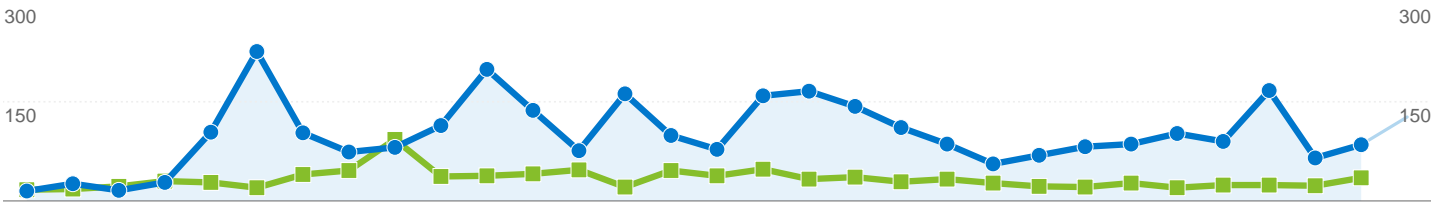

■ Aug 2, 2007 - Aug 31, 2007 ● Sep 1, 2007 - Sep 30, 2007 Visits

3,005 visits used 30 screen resolutions

Site Usage

Visits 3,005 Previous: 984 (205.39%)	Pages/Visit 2.46 Previous: 2.13 (15.40%)	Avg. Time on Site 00:02:49 Previous: 00:02:02 (38.66%)	% New Visits 78.80% Previous: 85.26% (-7.58%)	Bounce Rate 57.40% Previous: 59.35% (-3.28%)
---	---	---	--	---

Screen Resolution	Visits	Visits	Visits
■ 1024x768			
Aug 2, 2007 - Aug 31, 2007	508	51.63%	
Sep 1, 2007 - Sep 30, 2007	1,305	43.43%	
■ 1280x1024			
Aug 2, 2007 - Aug 31, 2007	190	19.31%	
Sep 1, 2007 - Sep 30, 2007	694	23.09%	
■ 1280x800			
Aug 2, 2007 - Aug 31, 2007	108	10.98%	
Sep 1, 2007 - Sep 30, 2007	343	11.41%	
■ 800x600			
Aug 2, 2007 - Aug 31, 2007	50	5.08%	
Sep 1, 2007 - Sep 30, 2007	178	5.92%	
■ 1152x864			
Aug 2, 2007 - Aug 31, 2007	37	3.76%	
Sep 1, 2007 - Sep 30, 2007	135	4.49%	
■ 1440x900			
Aug 2, 2007 - Aug 31, 2007	33	3.35%	
Sep 1, 2007 - Sep 30, 2007	103	3.43%	
■ 1280x960			
Aug 2, 2007 - Aug 31, 2007	8	0.81%	
Sep 1, 2007 - Sep 30, 2007	74	2.46%	
■ 1680x1050			

Aug 2, 2007 - Aug 31, 2007	14	1.42%
Sep 1, 2007 - Sep 30, 2007	57	1.90%
 1280x768		
Aug 2, 2007 - Aug 31, 2007	11	1.12%
Sep 1, 2007 - Sep 30, 2007	37	1.23%
 1600x1200		
Aug 2, 2007 - Aug 31, 2007	3	0.30%
Sep 1, 2007 - Sep 30, 2007	25	0.83%