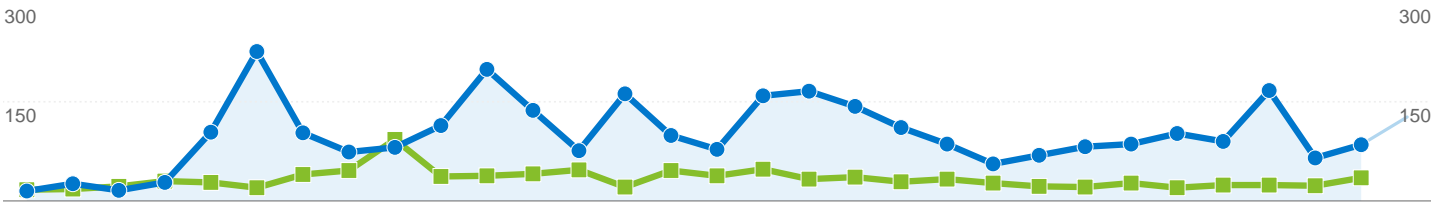

# Connection Speeds

Sep 1, 2007 - Sep 30, 2007

previous: Aug 2, 2007 - Aug 31, 2007

■ Aug 2, 2007 - Aug 31, 2007 ● Sep 1, 2007 - Sep 30, 2007 Visits

## 3,005 visits used 7 connection speeds

### Site Usage

<b>Visits</b> <b>3,005</b> Previous: 984 (205.39%)	<b>Pages/Visit</b> <b>2.46</b> Previous: 2.13 (15.40%)	<b>Avg. Time on Site</b> <b>00:02:49</b> Previous: 00:02:02 (38.66%)	<b>% New Visits</b> <b>78.80%</b> Previous: 85.26% (-7.58%)	<b>Bounce Rate</b> <b>57.40%</b> Previous: 59.35% (-3.28%)	
Connection Speed	Visits	Pages/Visit	Avg. Time on Site	% New Visits	Bounce Rate
<b>Unknown</b>					
Aug 2, 2007 - Aug 31, 2007	409	2.10	00:02:01	83.86%	56.72%
Sep 1, 2007 - Sep 30, 2007	1,158	2.87	00:03:54	75.82%	52.42%
% Change	183.13%	36.72%	93.65%	-9.59%	-7.59%
<b>DSL</b>					
Aug 2, 2007 - Aug 31, 2007	355	2.15	00:02:10	87.04%	61.97%
Sep 1, 2007 - Sep 30, 2007	1,114	2.21	00:02:07	78.37%	60.59%
% Change	213.80%	2.77%	-1.98%	-9.97%	-2.23%
<b>Cable</b>					
Aug 2, 2007 - Aug 31, 2007	138	1.99	00:01:32	85.51%	59.42%
Sep 1, 2007 - Sep 30, 2007	524	2.29	00:02:24	83.59%	60.50%
% Change	279.71%	15.02%	55.98%	-2.24%	1.81%
<b>Dialup</b>					
Aug 2, 2007 - Aug 31, 2007	56	2.64	00:02:15	85.71%	58.93%
Sep 1, 2007 - Sep 30, 2007	114	1.82	00:01:07	88.60%	62.28%
% Change	103.57%	-31.29%	-50.45%	3.36%	5.69%
<b>T1</b>					
Aug 2, 2007 - Aug 31, 2007	24	1.92	00:02:42	79.17%	66.67%
Sep 1, 2007 - Sep 30, 2007	92	1.96	00:02:01	81.52%	58.70%
% Change	283.33%	2.08%	-25.63%	2.97%	-11.96%
<b>OC3</b>					
Aug 2, 2007 - Aug 31, 2007	1	2.00	00:00:29	100.00%	0.00%