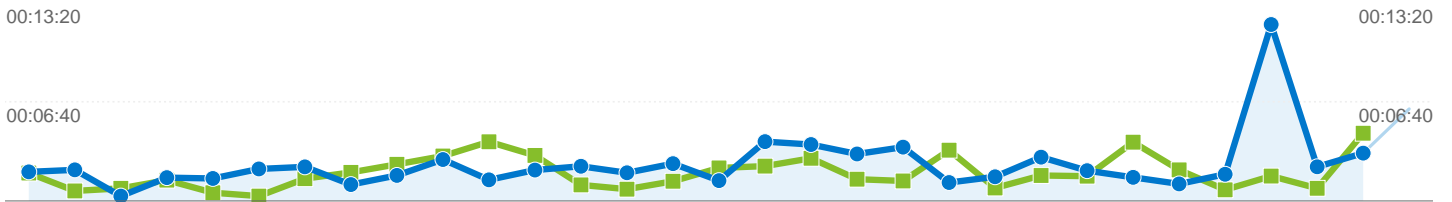

Time on Site for all visitors

Sep 1, 2007 - Sep 30, 2007

previous: Aug 2, 2007 - Aug 31, 2007

■ Aug 2, 2007 - Aug 31, 2007 ● Sep 1, 2007 - Sep 30, 2007 | Avg. Time on Site

00:02:49 Avg. Time on Site

Previous: 00:02:02 (38.66%)

Thursday, August 2, 2007	00:01:53
Saturday, September 1, 2007	00:01:57
Friday, August 3, 2007	00:00:40
Sunday, September 2, 2007	00:02:05
Saturday, August 4, 2007	00:00:51
Monday, September 3, 2007	00:00:20
Sunday, August 5, 2007	00:01:24
Tuesday, September 4, 2007	00:01:34
Monday, August 6, 2007	00:00:33
Wednesday, September 5, 2007	00:01:31
Tuesday, August 7, 2007	00:00:20
Thursday, September 6, 2007	00:02:09
Wednesday, August 8, 2007	00:01:30
Friday, September 7, 2007	00:02:17
Thursday, August 9, 2007	00:01:55
Saturday, September 8, 2007	00:01:06
Friday, August 10, 2007	00:02:28
Sunday, September 9, 2007	00:01:43
Saturday, August 11, 2007	00:03:01
Monday, September 10, 2007	00:02:47
Sunday, August 12, 2007	00:03:59
Tuesday, September 11, 2007	00:01:25
Monday, August 13, 2007	00:03:03
Wednesday, September 12, 2007	00:02:05
Tuesday, August 14, 2007	00:01:05
Thursday, September 13, 2007	00:02:20