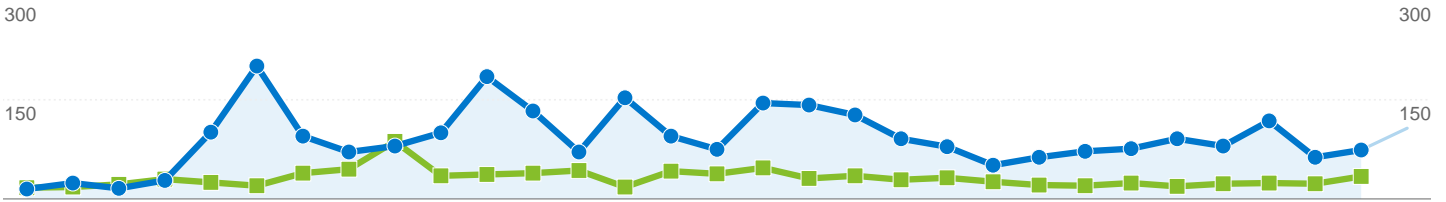

Absolute Unique Visitors

Sep 1, 2007 - Sep 30, 2007

previous: Aug 2, 2007 - Aug 31, 2007

■ Aug 2, 2007 - Aug 31, 2007 ● Sep 1, 2007 - Sep 30, 2007 | Visitors

2,447 Absolute Unique Visitors

Previous: 893 (174.02%)

Thursday, August 2, 2007	1.80% (17)
Saturday, September 1, 2007	0.55% (15)
Friday, August 3, 2007	1.91% (18)
Sunday, September 2, 2007	0.88% (24)
Saturday, August 4, 2007	2.33% (22)
Monday, September 3, 2007	0.59% (16)
Sunday, August 5, 2007	3.18% (30)
Tuesday, September 4, 2007	1.03% (28)
Monday, August 6, 2007	2.65% (25)
Wednesday, September 5, 2007	3.72% (101)
Tuesday, August 7, 2007	2.12% (20)
Thursday, September 6, 2007	7.40% (201)
Wednesday, August 8, 2007	4.14% (39)
Friday, September 7, 2007	3.50% (95)
Thursday, August 9, 2007	4.77% (45)
Saturday, September 8, 2007	2.62% (71)
Friday, August 10, 2007	9.23% (87)
Sunday, September 9, 2007	2.95% (80)
Saturday, August 11, 2007	3.71% (35)
Monday, September 10, 2007	3.68% (100)
Sunday, August 12, 2007	3.92% (37)
Tuesday, September 11, 2007	6.81% (185)
Monday, August 13, 2007	4.14% (39)
Wednesday, September 12, 2007	4.90% (133)
Tuesday, August 14, 2007	4.56% (43)
Thursday, September 13, 2007	2.62% (71)