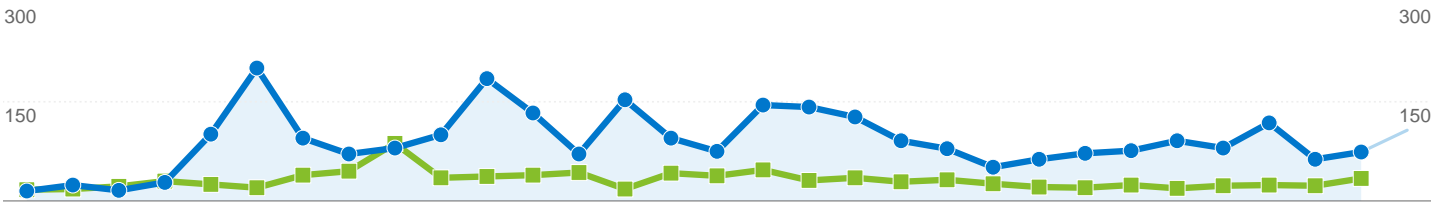

■ Aug 2, 2007 - Aug 31, 2007 ● Sep 1, 2007 - Sep 30, 2007 Visitors

## 2,447 people visited this site

 **3,005 Visits**  
Previous: 984 (205.39%)

 **2,447 Absolute Unique Visitors**  
Previous: 893 (174.02%)

 **7,390 Pageviews**  
Previous: 2,097 (252.41%)

 **2.46 Average Pageviews**  
Previous: 2.13 (15.40%)

 **00:02:49 Time on Site**  
Previous: 00:02:02 (38.66%)

 **57.40% Bounce Rate**  
Previous: 59.35% (-3.28%)

 **78.80% New Visits**  
Previous: 85.26% (-7.58%)